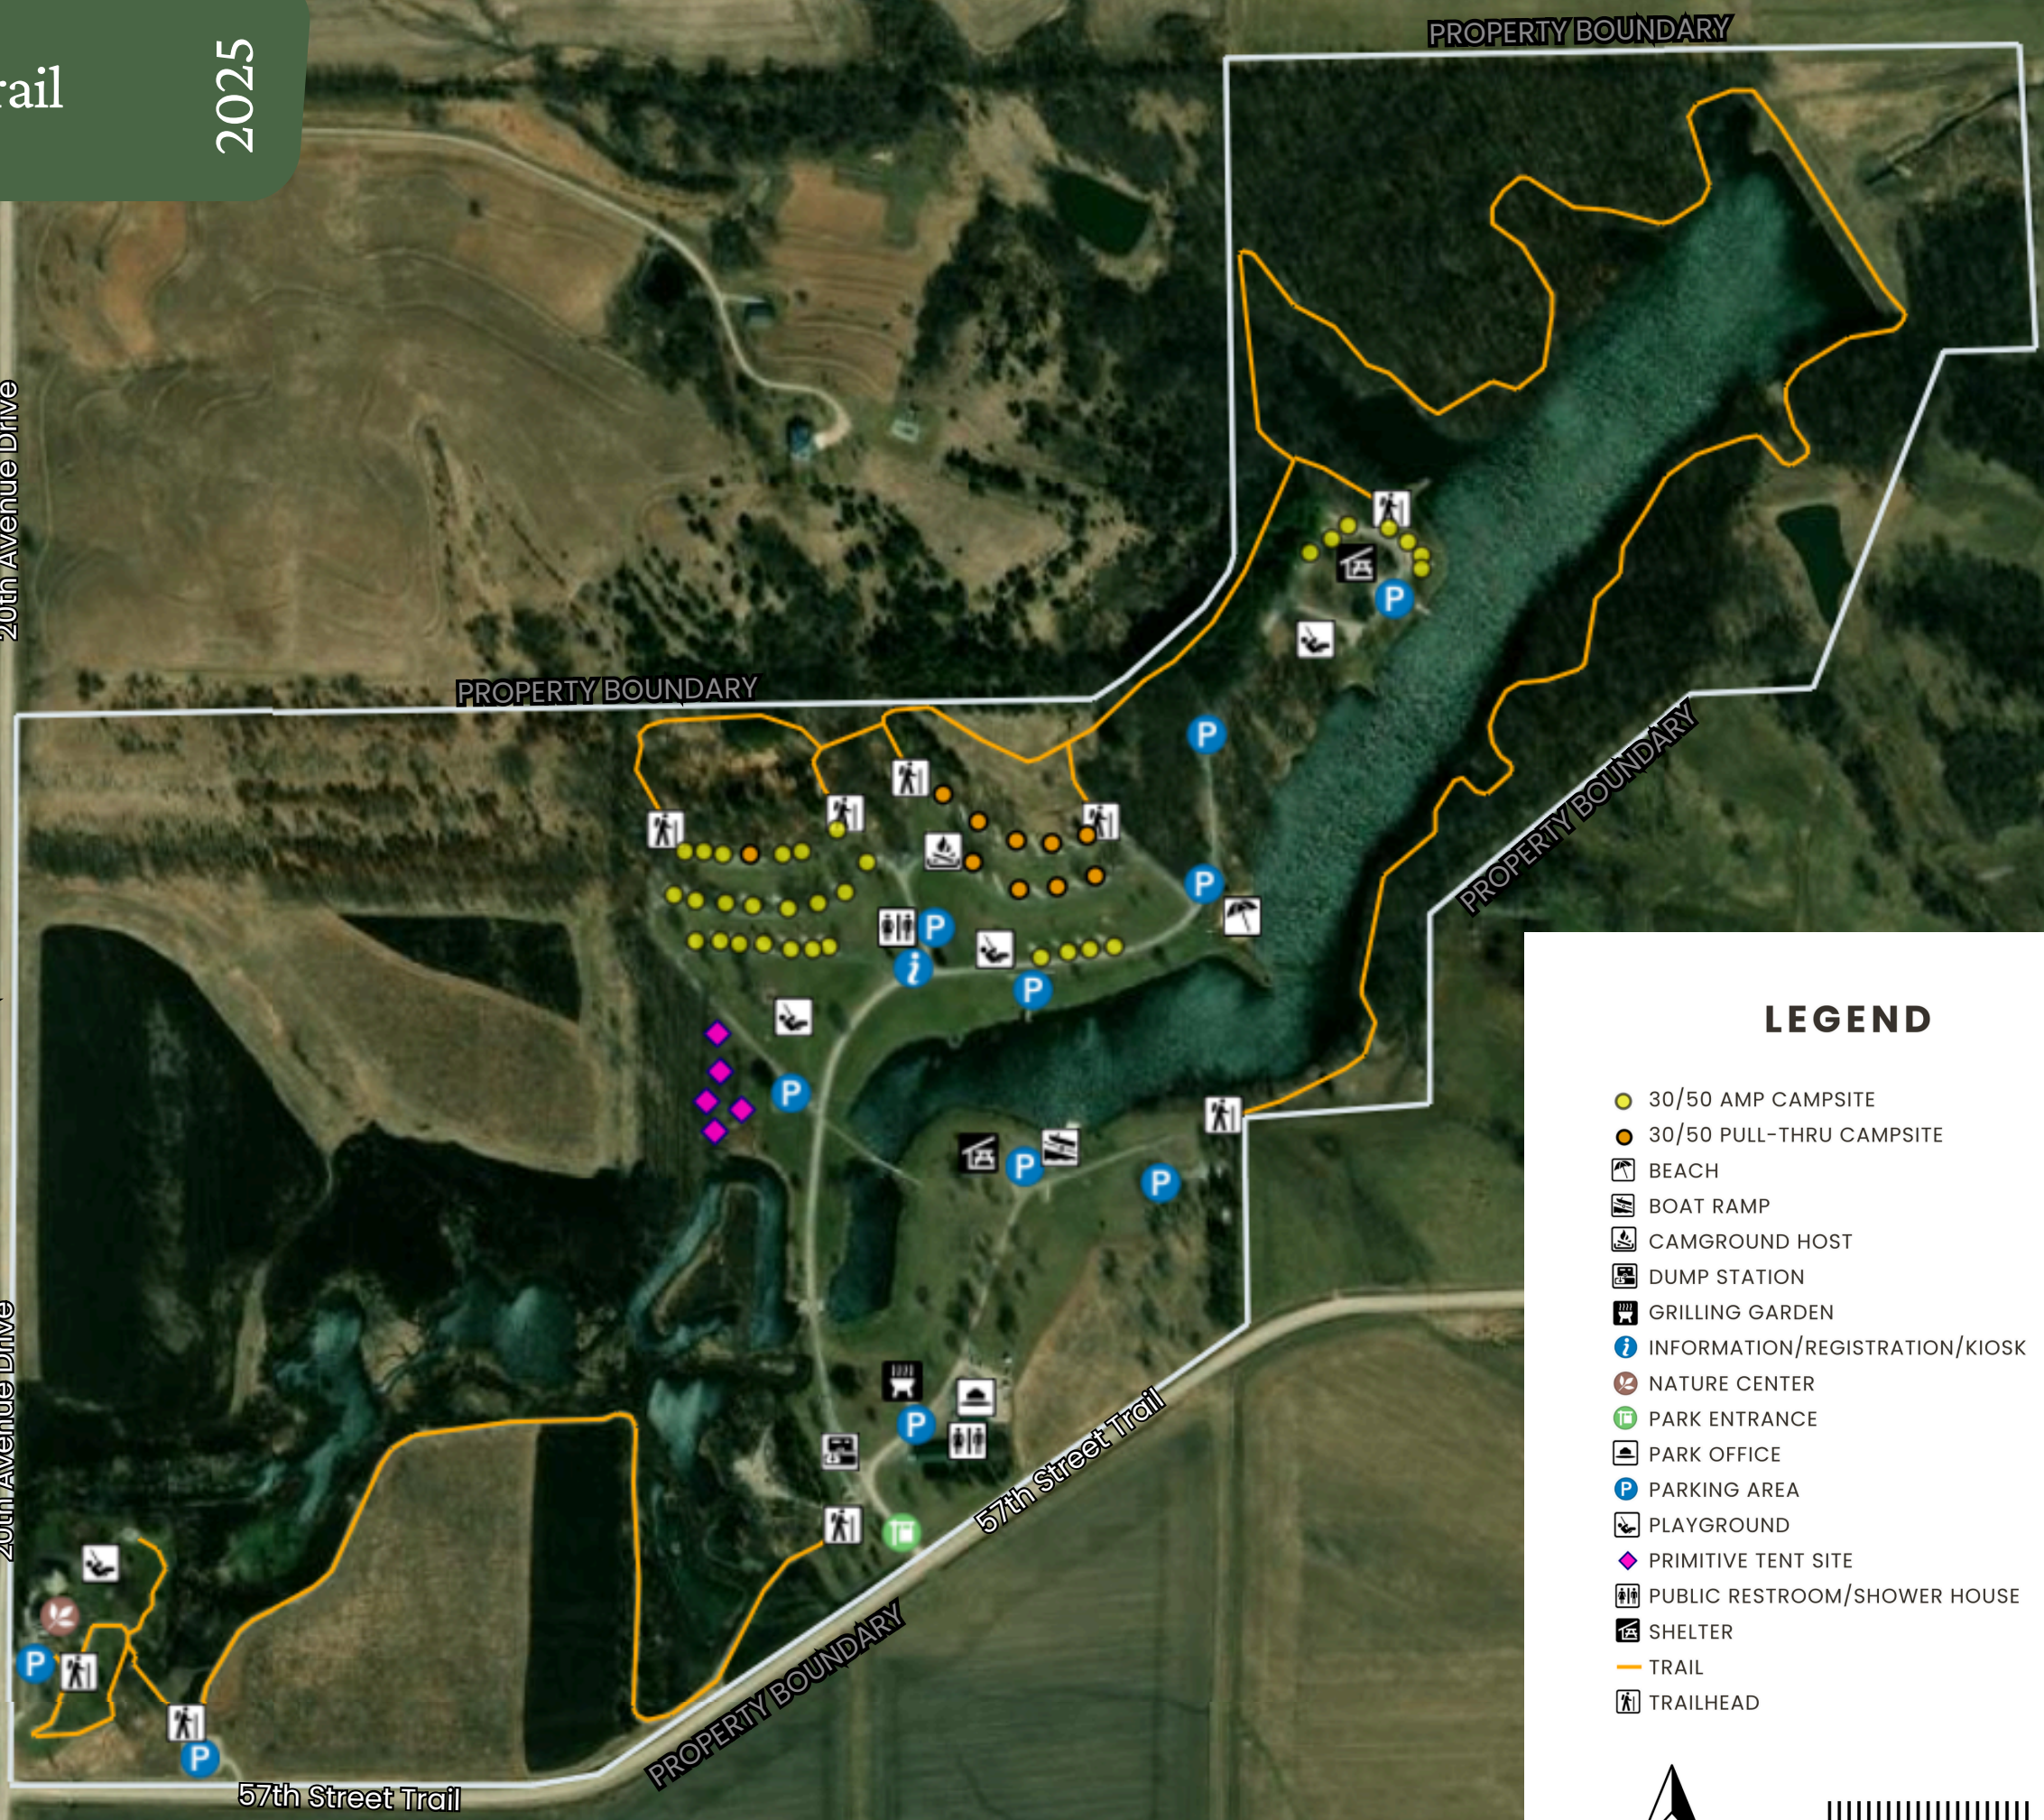

20th Avenue Drive
 57th Street Trail

LEGEND

- 30/50 AMP CAMPSITE
- 30/50 PULL-THRU CAMPSITE
- BEACH
- BOAT RAMP
- CAMGROUND HOST
- DUMP STATION
- GRILLING GARDEN
- INFORMATION/REGISTRATION/KIOSK
- NATURE CENTER
- PARK ENTRANCE
- PARK OFFICE
- PARKING AREA
- PLAYGROUND
- PRIMITIVE TENT SITE
- PUBLIC RESTROOM/SHOWER HOUSE
- SHELTER
- TRAIL
- TRAILHEAD