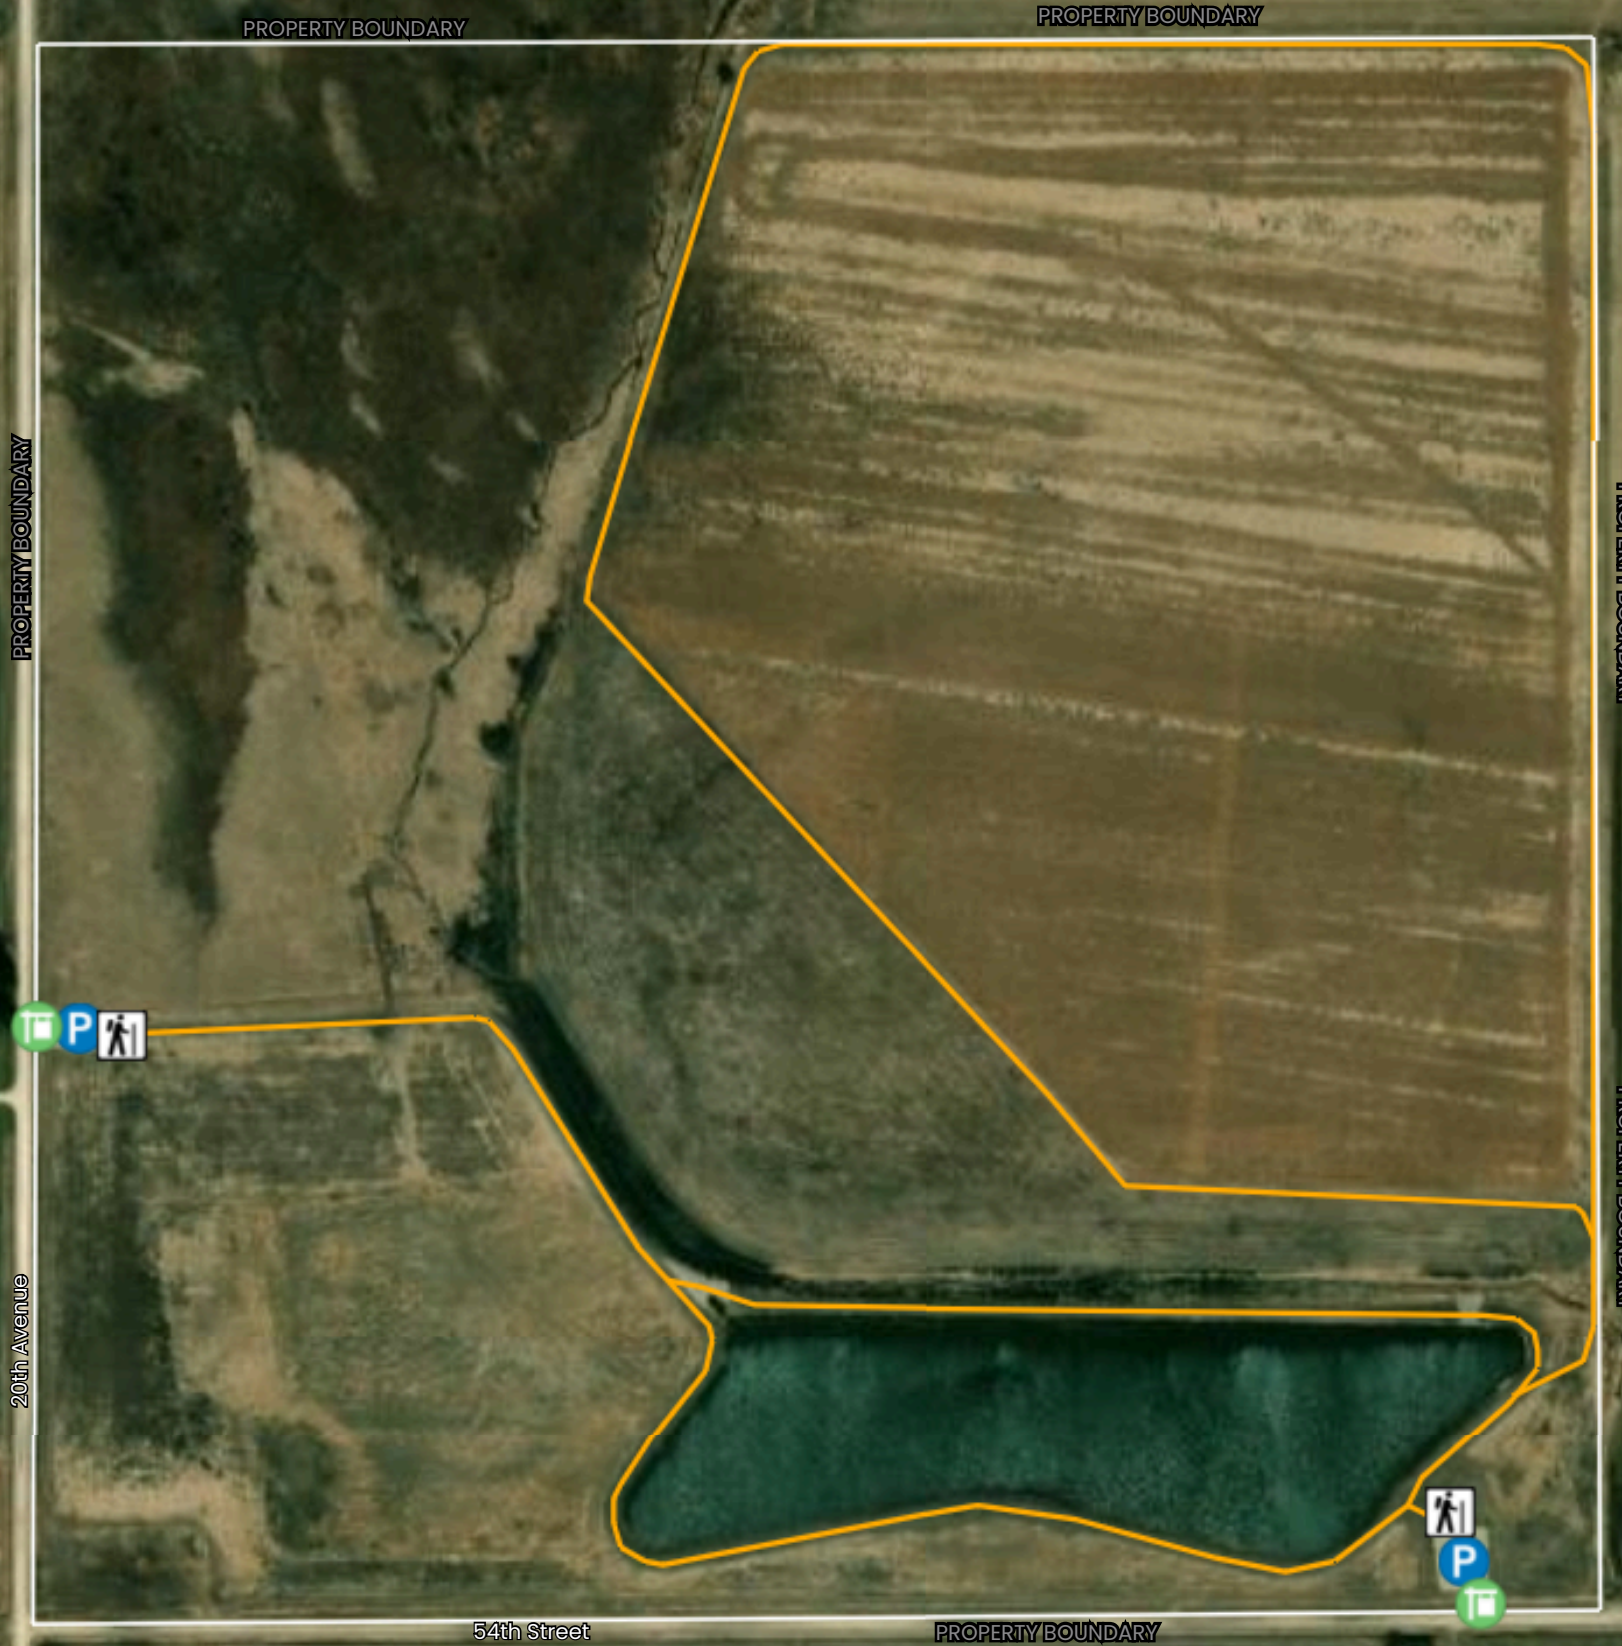

Edna Shain Fen and Wildlife Area
2053 54th Street
Mount Auburn, IA 52313

2025

LEGEND

- PARK ENTRANCE
- PARKING AREA
- TRAIL
- TRAILHEAD